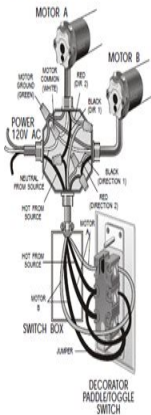

TWO MOTORS / DOUBLE POLE SWITCH

8

[Download PDF version of :](#)
Somfy Motor Wiring Diagram