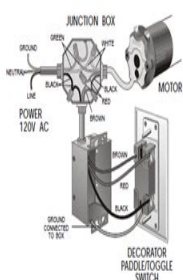

Download File PDF Somfy Motor Wiring Diagram

#Jenny

Finally I get this ebook, thanks for all these I can get now!

#Rio

Cool! I'am really happy

#Markus Jensen

I did not think that this would work, my best friend showed me this website, and it does! I get my most wanted eBook

#Hun Tsu

wtf this great ebook for free?!

#Che Salsa

My friends are so mad that they do not know how I have all the high quality ebook which they do not!

#Diego Butler

so many fake sites. this is the first one which worked! Many thanks

APPLICATIONS

ONE MOTOR / SINGLE POLE SWITCH